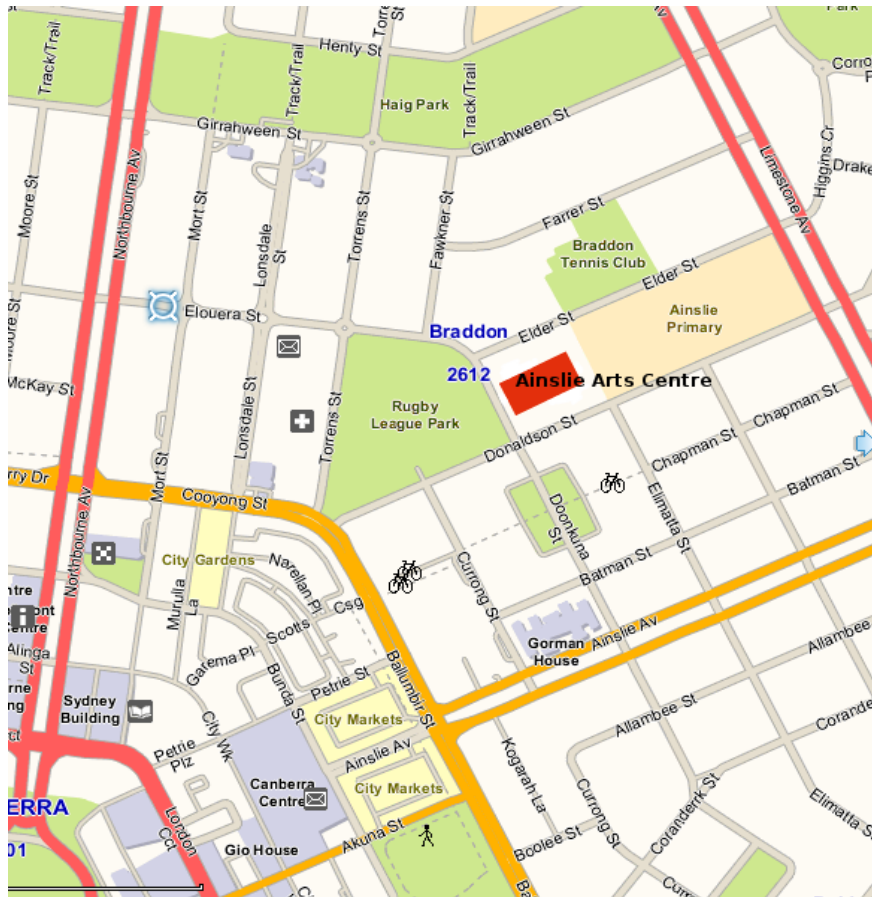

maruki

COMMUNITY ORCHESTRA

Please note the following: New location for rehearsal

Ainslie Arts Centre, Elouera Street, Braddon

New time and conditions for rehearsal:

Set-up: 1.45PM (please be there at this time to help set up).